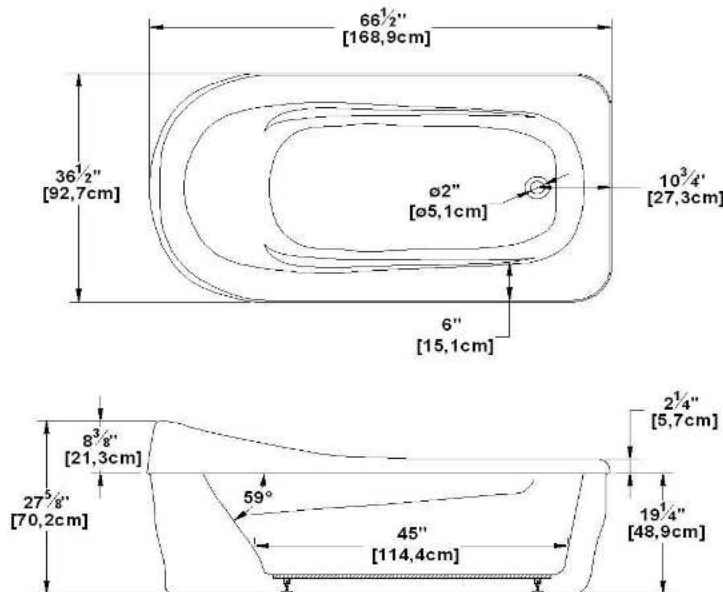

Myriad 66 Freestanding

Product code : **MY66FS**

Draft revision : **20121026082449**

External dimensions : **66" x 36,5" x 27,5" [167,6 cm x 92,7 cm x 69,9 cm]**

Serie : **freestand**

Seats : **1**

2012 catalog page : **22**

Lumbar support : **no**

Arm rests : **yes**

Low-profile available : **no**

Also available in DECKMOUNT

Draft and specs

Specifications	
Capacity :	37 IMP Gal. / 48,3 US Gal. / 168,2 liters
AeroMassage™ :	39 Easy Clean™ air jets
Super AeroMassage™ :	AeroMassage™ + 12 Easy Clean™ air jets
Dynamic Turbo™ :	unavailable
Confort Air™ :	unavailable
Characteristics :	Optional wooden base available

Remarks	
*all measures have a precision of ± 1/4" (0,63cm)	
*internal dimensions taken at 4" (10cm) from bath bottom	
*capacity is measured by filling the soaker to 1-1/2" under the overflow	
*textured skirt available on all freestanding products	
*shelf height is 3/4" on all "low-profile" models	