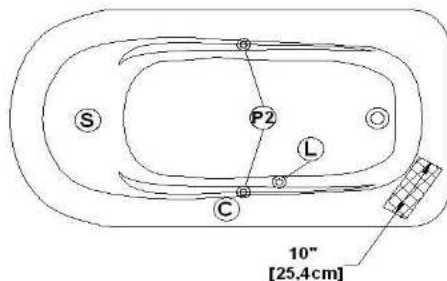

Myriad 66 Freestanding

Product code : **MY66FS**

Draft revision : **20121026082449**

External dimensions : **66" x 36,5" x 27,5" [167,6 cm x 92,7 cm x 69,9 cm]**

Serie : **freestand**

Seats : **1**

2012 catalog page : **22**

Lumbar support : **no**

Arm rests : **yes**

Low-profile available : **no**

Also available in DECKMOUNT

Draft and specs

Specifications	
Capacity :	37 IMP Gal. / 48,3 US Gal. / 168,2 liters
AeroMassage™ :	39 Easy Clean™ air jets
Super AeroMassage™ :	AeroMassage™ + 12 Easy Clean™ air jets
Dynamic Turbo™ :	unavailable
Confort Air™ :	unavailable
Characteristics :	Optional wooden base available

Remarks	
*all measures have a precision of ± 1/4" (0,63cm)	
*internal dimensions taken at 4" (10cm) from bath bottom	
*capacity is measured by filling the soaker to 1-1/2" under the overflow	
*textured skirt available on all freestanding products	
*shelf height is 3/4" on all "low-profile" models	

Options and installation

*accessories and decorative lines positions are approximative

Additional(s) note(s) :

Keypad not installed when ordered with remote control. A chrome towel rail is included only if ordered with a wooden base.