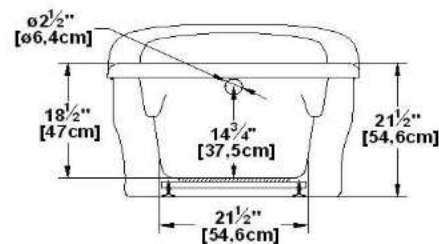

Myriad 66 Freestanding

Product code : **MY66FS**

Draft revision : **20121026082449**

External dimensions : **66" x 36,5" x 27,5" [167,6 cm x 92,7 cm x 69,9 cm]**

Serie : **freestand**

Seats : **1**

2012 catalog page : **22**

Lumbar support : **no**

Arm rests : **yes**

Low-profile available : **no**

Also available in DECKMOUNT

Draft and specs

Specifications	
Capacity :	37 IMP Gal. / 48,3 US Gal. / 168,2 liters
AeroMassage™ :	39 Easy Clean™ air jets
Super AeroMassage™ :	AeroMassage™ + 12 Easy Clean™ air jets
Dynamic Turbo™ :	unavailable
Confort Air™ :	unavailable
Characteristics :	Optional wooden base available

Remarks	
*all measures have a precision of ± 1/4" (0,63cm)	
*internal dimensions taken at 4" (10cm) from bath bottom	
*capacity is measured by filling the soaker to 1-1/2" under the overflow	
*textured skirt available on all freestanding products	
*shelf height is 3/4" on all "low-profile" models	